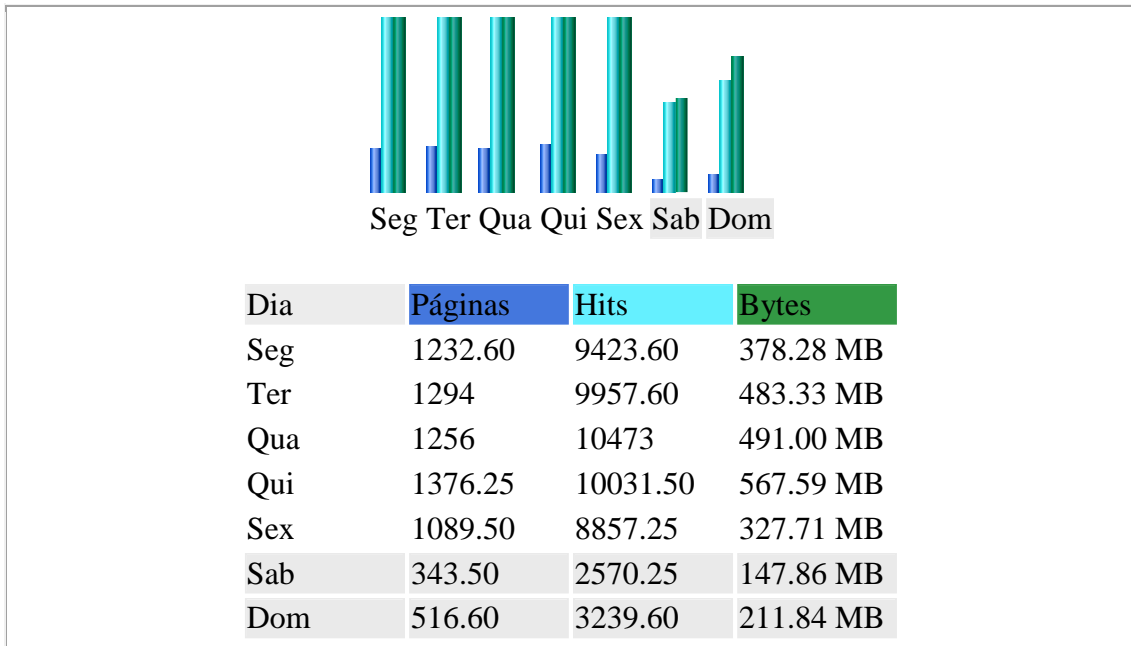

28 Mar 2009	103	314	1991	219.62 MB
29 Mar 2009	155	439	3364	253.06 MB
30 Mar 2009	319	1184	10047	326.59 MB
31 Mar 2009	321	1237	11018	331.49 MB
Med	238.03	1015.39	7768.77	371.09 MB
Total	7379	31477	240832	11.23 GB

Dias da semana